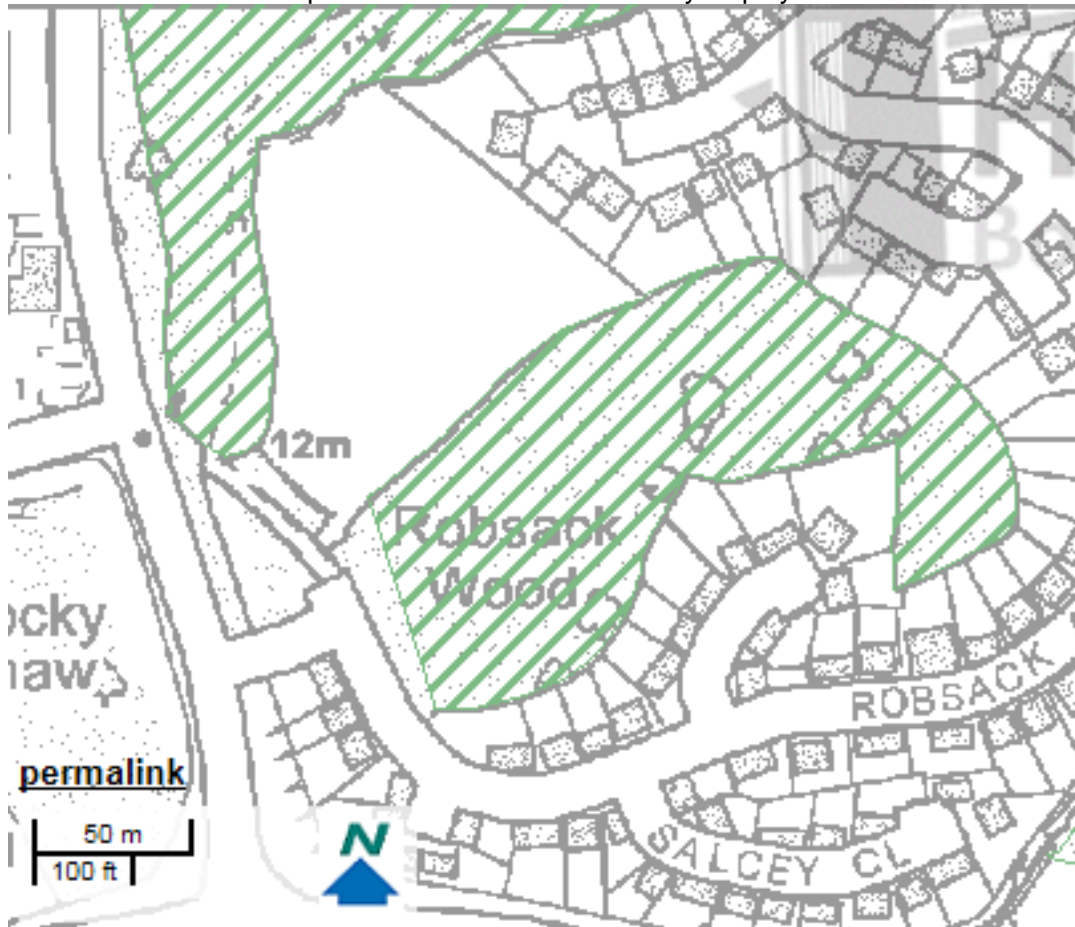

The Screenshots below were made on 12 November 2014. They show the Ancient Woodland as displayed on the HBC Online Policies Map (<http://www.planvu.co.uk/hbc2014/map.php?map=dmpln>) and as displayed on the Magic Map (<http://www.magic.gov.uk/MagicMap.aspx>)

HBC Online Policies Map – Ancient Woodland only displayed

© Crown Copyright and database right [2014]. Ordnance Survey [100021328].

Magic Map – Ancient Woodland only displayed

(c) Crown Copyright and database rights 2014. Ordnance Survey 100022861

The Screenshots below were made on 12 November 2014. They show the Local Nature Reserves as displayed on the HBC Online Policies Map (<http://www.planvu.co.uk/hbc2014/map.php?map=dmpln>) and as displayed on the Magic Map (<http://www.magic.gov.uk/MagicMap.aspx>)

HBC Online Policies Map – Local Nature Reserves only displayed

© Crown Copyright and database right [2014]. Ordnance Survey [100021328].

Magic Map – Local Nature Reserves only displayed

Coords: (578181,110755) Grid Ref:TQ781107