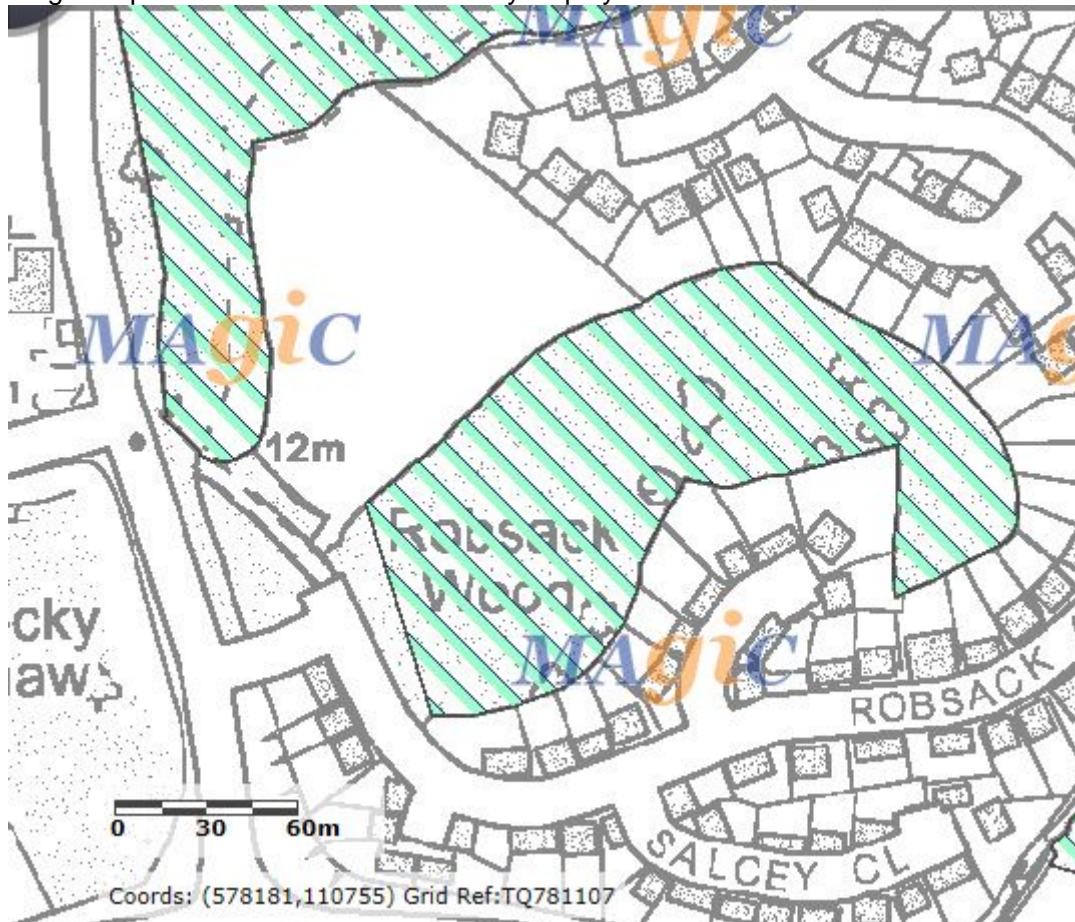

The Screenshots below were made on 12 November 2014. They show the Ancient Woodland as displayed on the HBC Online Policies Map (<http://www.planvu.co.uk/hbc2014/map.php?map=dmpln>) and as displayed on the Magic Map (<http://www.magic.gov.uk/MagicMap.aspx>)

HBC Online Policies Map – Ancient Woodland only displayed

© Crown Copyright and database right [2014]. Ordnance Survey [100021328].

Magic Map – Ancient Woodland only displayed

(c) Crown Copyright and database rights 2014. Ordnance Survey 100022861

The Screenshots below were made on 12 November 2014. They show the Local Nature Reserves as displayed on the HBC Online Policies Map (<http://www.planvu.co.uk/hbc2014/map.php?map=dmpln>) and as displayed on the Magic Map (<http://www.magic.gov.uk/MagicMap.aspx>)

HBC Online Policies Map – Local Nature Reserves only displayed

© Crown Copyright and database right [2014]. Ordnance Survey [100021328].

Magic Map – Local Nature Reserves only displayed

Coords: (578181,110755) Grid Ref:TQ781107