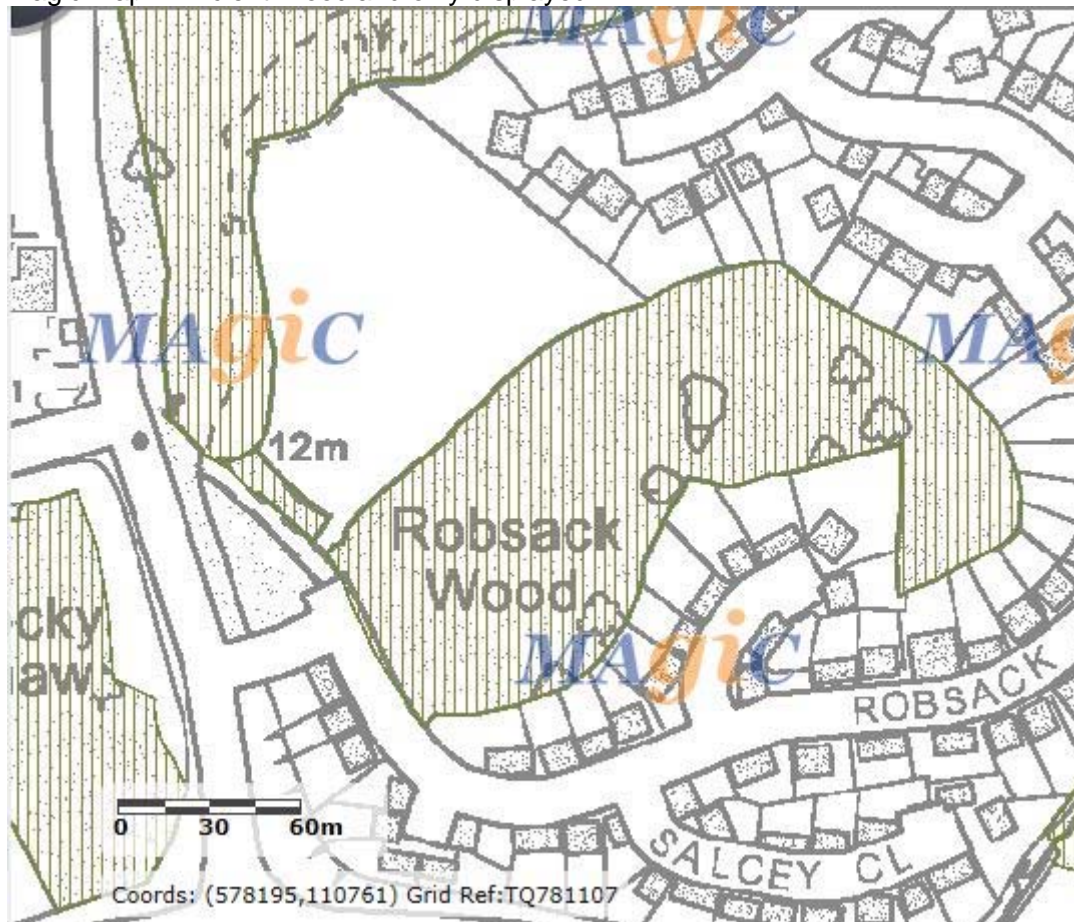

The Screenshots below were made on 12 November 2014. They show the Ancient Woodland as displayed on the HBC Online Policies Map (<http://www.planvu.co.uk/hbc2014/map.php?map=dmpln>) and as displayed on the Magic Map (<http://www.magic.gov.uk/MagicMap.aspx>)

HBC Online Policies Map – Ancient Woodland only displayed

© Crown Copyright and database right [2014]. Ordnance Survey [100021328].

Magic Map – Ancient Woodland only displayed

(c) Crown Copyright and database rights 2014. Ordnance Survey 100022861

HBC Online Policies Map – Local Nature Reserves only displayed

© Crown Copyright and database right [2014]. Ordnance Survey [100021328].

Magic Map – Local Nature Reserves only displayed

Coords: (578181,110755) Grid Ref:TQ781107

(c) Crown Copyright and database rights 2014. Ordnance Survey 100022861