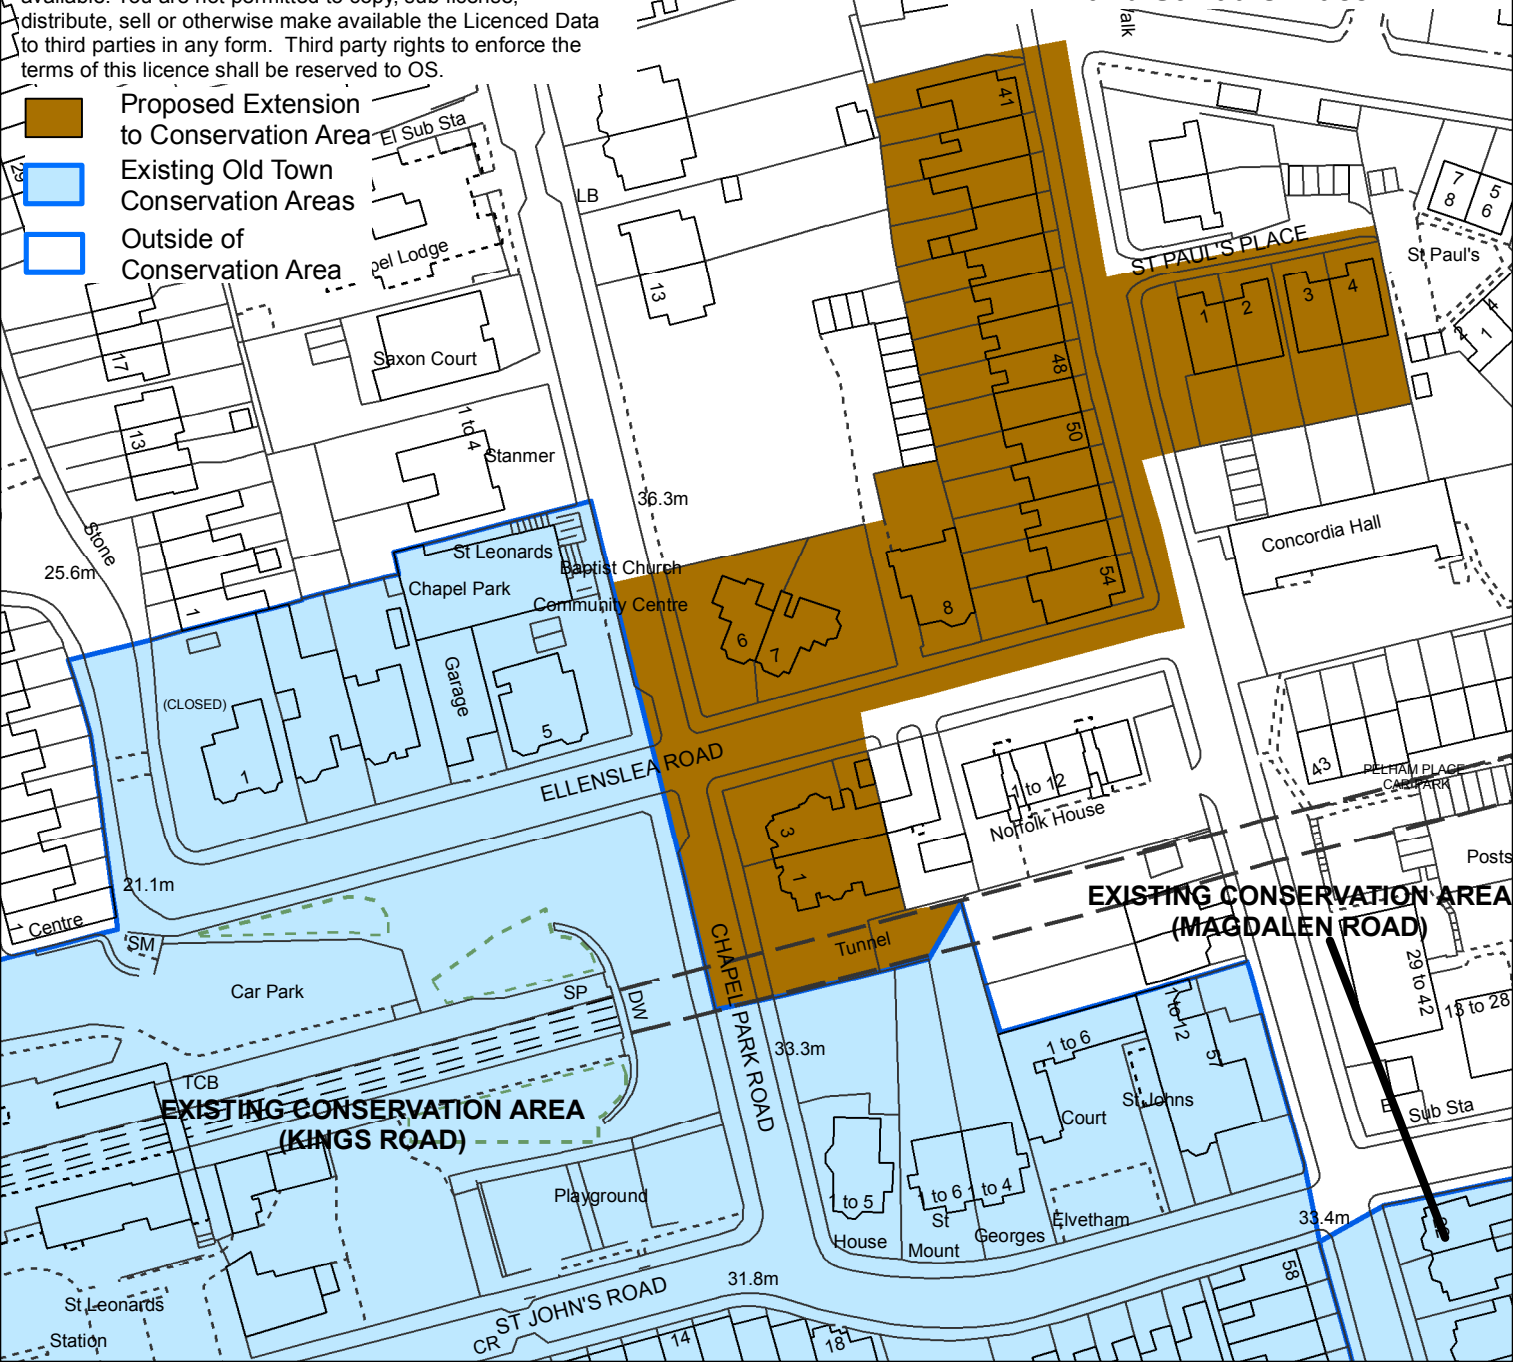

© Crown Copyright and database rights [2018]. OS [100021328].  
Use of this data is subject to terms and conditions. You are granted a non-exclusive, royalty free, revocable licence solely to view the Licensed Data for non-commercial purposes for the period during which Hastings Borough Council makes it available. You are not permitted to copy, sub-licence, distribute, sell or otherwise make available the Licenced Data to third parties in any form. Third party rights to enforce the terms of this licence shall be reserved to OS.

# ENLARGEMENT Proposed Extension Ellenslea Road, Chapel Park Road, Church Road, and St Pauls Place

-  Proposed Extension to Conservation Area
-  Existing Old Town Conservation Areas
-  Outside of Conservation Area

**EXISTING CONSERVATION AREA (KINGS ROAD)**

**EXISTING CONSERVATION AREA (MAGDALEN ROAD)**