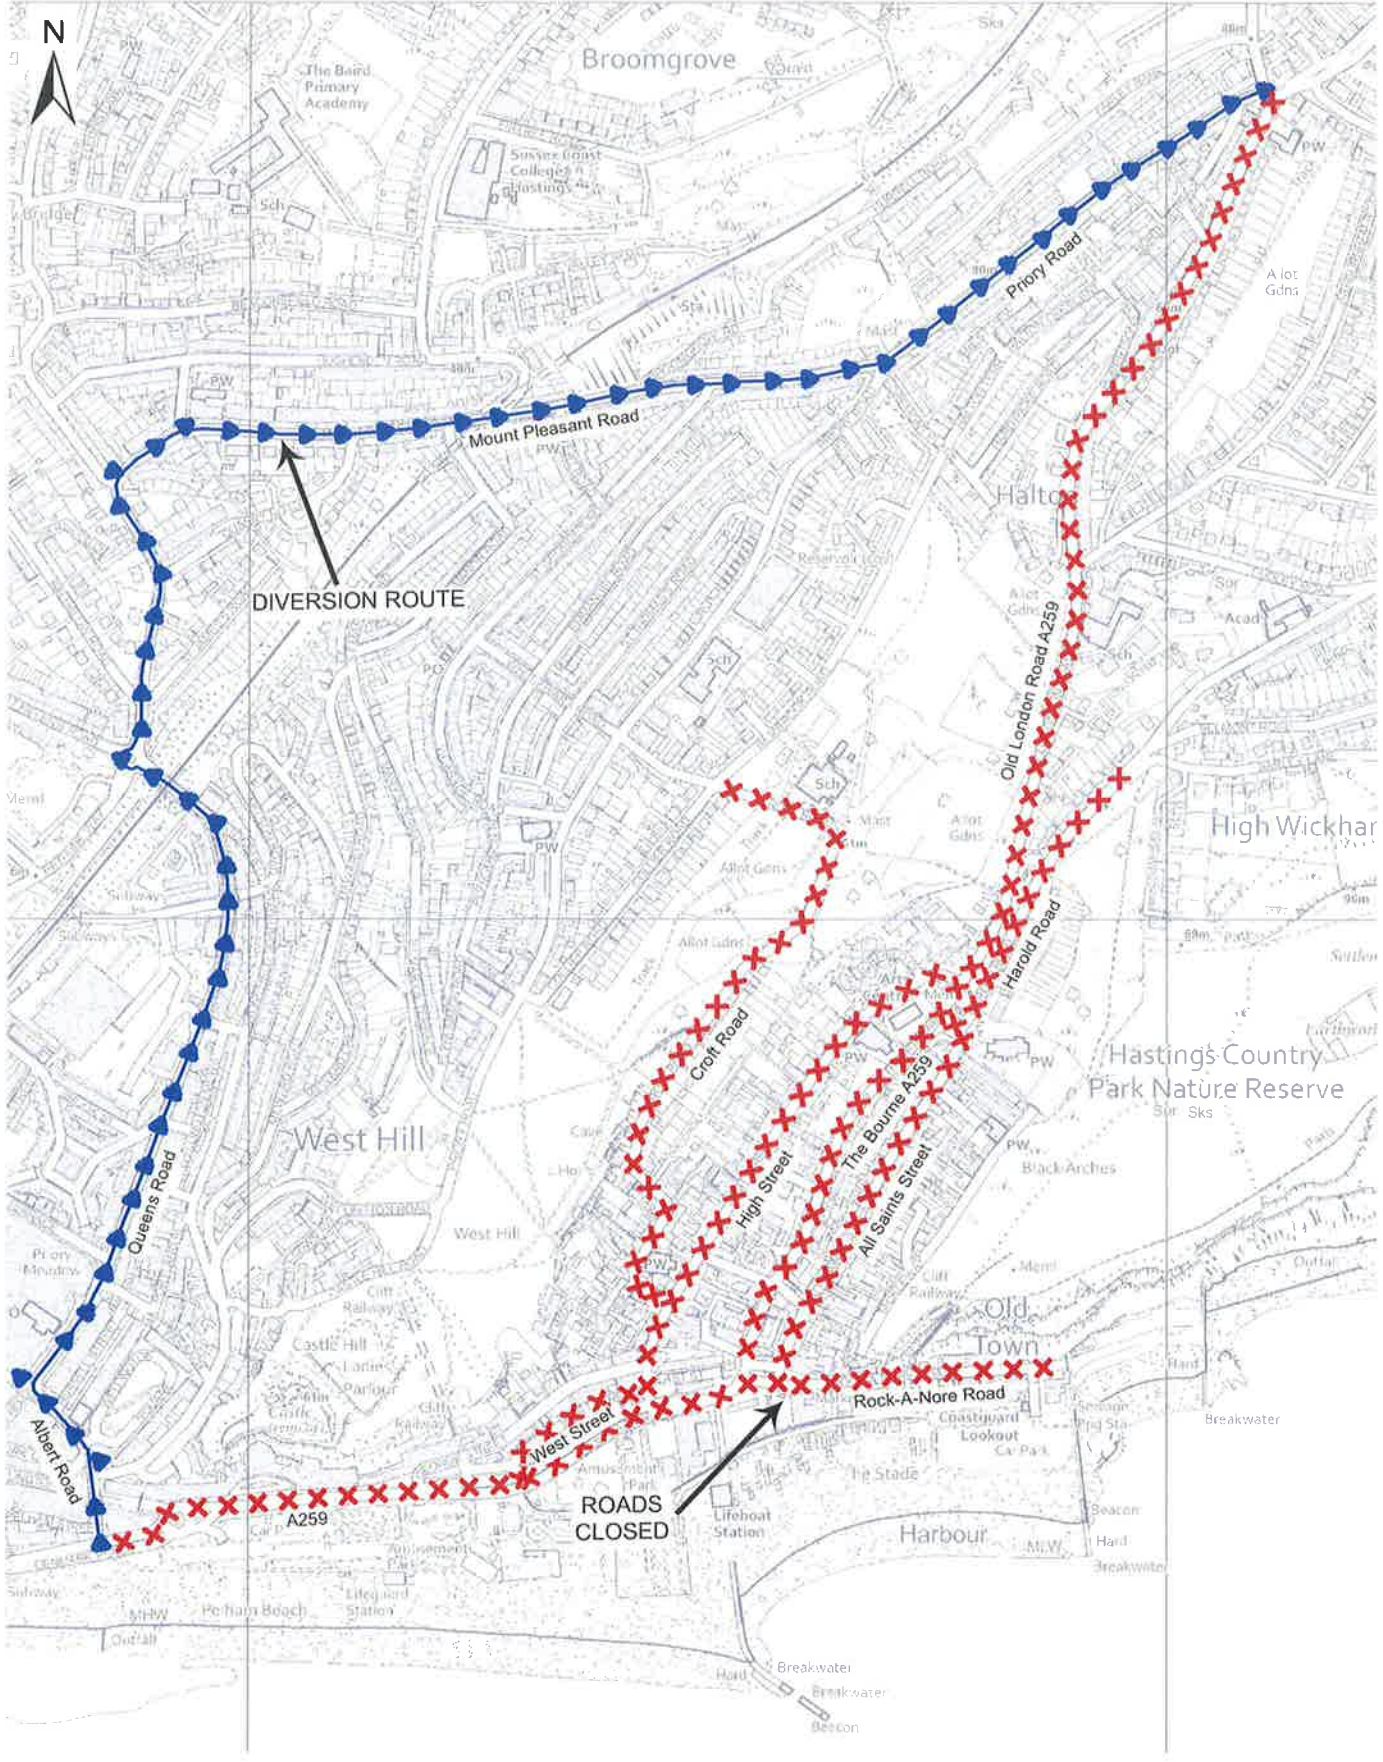

Pram Race

Hastings Borough Council
Muriel Matters House,
Breeds Place,
Hastings,
TN34 3UY

Use of this data is subject to terms and conditions. You are granted a non-exclusive, royalty free, revocable licence solely to view the Licensed Data for non-commercial purposes for the period during which Hastings Borough Council makes it available. You are not permitted to copy, sub-license, distribute, sell or otherwise make available the Licensed Data to third parties in any form. Third party rights to enforce the terms of this licence shall be reserved to OS.

Scale: 1:5,500   Drawn: ST   Drawing No: 2467