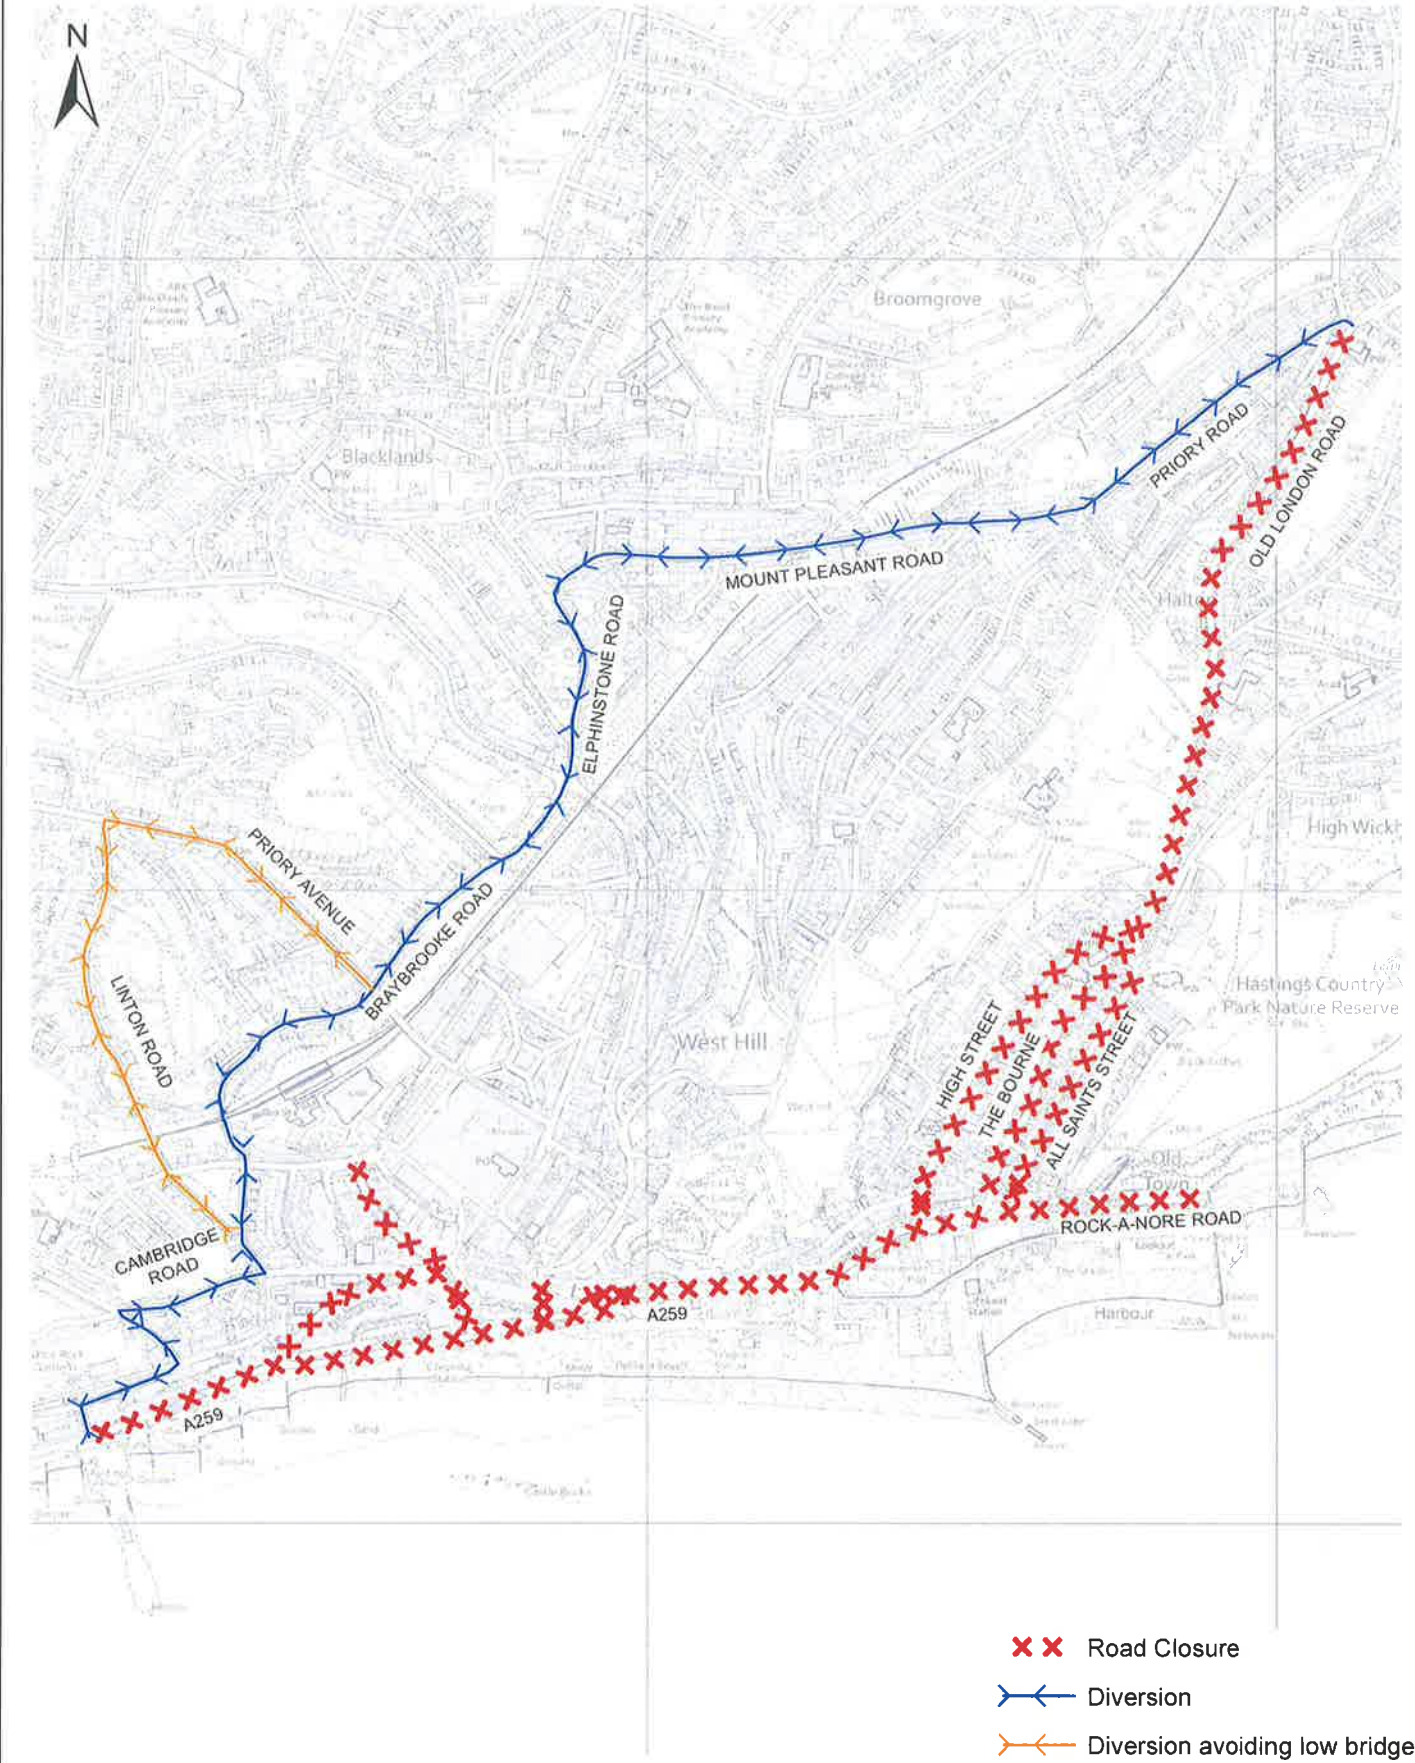

Hastings Bonfire Night

Hastings Borough Council
Muriel Matters House,
Breeds Place,
Hastings,
TN34 3UY

Use of this data is subject to terms and conditions. You are granted a non-exclusive, royalty free, revocable licence solely to view the Licensed Data for non-commercial purposes for the period during which Hastings Borough Council makes it available. You are not permitted to copy, sub-license, distribute, sell or otherwise make available the Licensed Data to third parties in any form. Third party rights to enforce the terms of this licence shall be reserved to OS.

Scale: 1:8,000   Drawn: ST   Drawing No: 2473